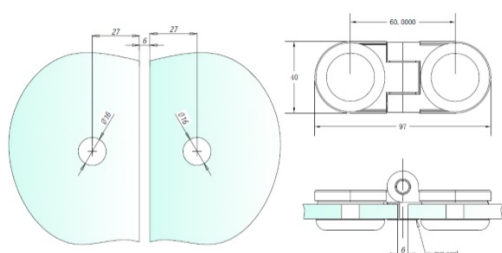

PRODUCT SHEET

Description:

Glass Door Hinge "Rome", Glass/Glass, 180DG, 6-8mm Glass Thickness, Drilling Required $\varnothing$ 12mm, Round Shape, Brass, Material

Item number:

15.23.055-0

Units	Box	Carton	HS Code	Barcode
Pcs.	1	20	8302100090	
				5704866059350

SISO A/S

Mileparken 11
DK-2740 Skovlunde
Denmark
VAT: DK 24786013

Phone +45 45 830 900

www.siso.dk
siso@siso.dk

Danske Bank
Nytorv Branch
Copenhagen
SWIFT: DABADKKK

Account no.
4180 3112 112936
IBAN Account
DK7230003112112936