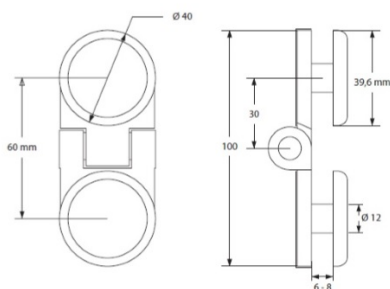

## Description:

Glass Door Hinge "Rome", Glass/Glass, 180DG, 6-8mm Glass Thickness, Drilling Required  $\varnothing$ 12mm, Round Shape, Brass, Material

## Item number:

15.23.055-0

Units	Box	Carton	HS Code	Barcode
Pcs.	1	20	8302100090	
				5704866059350